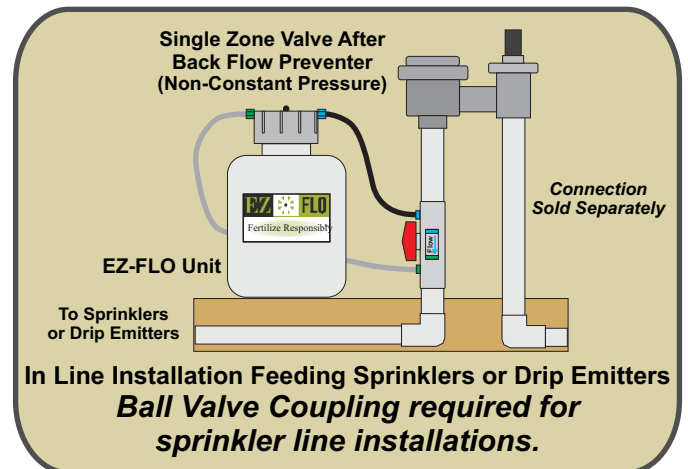

## EZ-FLO 2000 Series

- Robust design - 1 year limited warranty
- Cannot be installed where it is under pressure when not in use - Maximum operating pressure 80 PSI
- Available in 3, 5 and 11 liter sizes

## HB Model - Hose/Drip Connection

- Connects directly to a hose tap to feed through a drip system or hose end sprayer or sprinkler
- All connection components are included
- HI-FLO disks included for low flow drip systems

## IC Model - Irrigation Connection

- Can be installed on one zone of an underground irrigation system, after the zone valve
- Ball valve installation coupling sold separately

Model Number	Liters to Empty				Capacity	
	Setting	Slow	1	2	Fast	Liquid
2005	2800	1400	700	280	2.8 liters	2.3 kg
2013	5000	2500	1250	500	5.0 liters	3.6 kg
2030	11400	5700	7980	1140	11.4 liters	6.8 kg