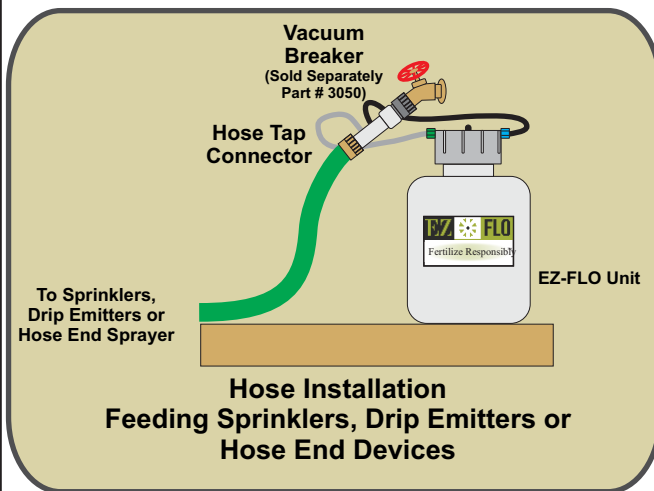

## EZ-FLO 2000 Series

- Robust design - 1 year limited warranty
- Cannot be installed where it is under pressure when not in use - Maximum operating pressure 80 PSI
- Available in 3, 5 and 11 liter sizes

## HB Model - Hose/Drip Connection

- Connects directly to a hose tap to feed through a drip system or hose end sprayer or sprinkler
- All connection components are included
- HI-FLO disks included for low flow drip systems

## IC Model - Irrigation Connection

- Can be installed on one zone of an underground irrigation system, after the zone valve
- Ball valve installation coupling sold separately

Model Number	Liters to Empty				Capacity	
	Setting	Slow	1	2	Fast	Liquid
2005	2800	1400	700	280	2.8 liters	2.3 kg
2013	5000	2500	1250	500	5.0 liters	3.6 kg
2030	11400	5700	7980	1140	11.4 liters	6.8 kg